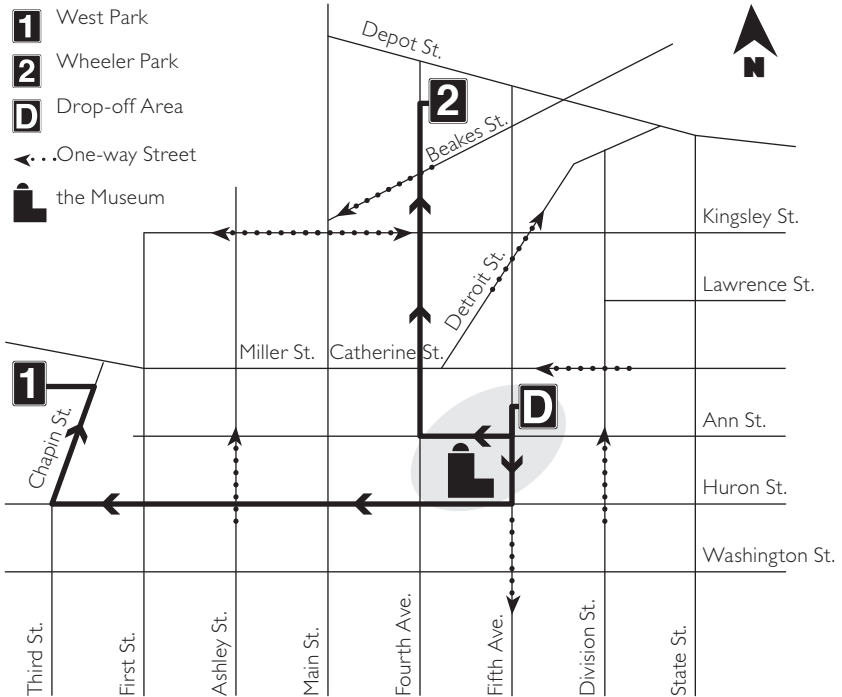

Driving Directions to Nearby Parks

1 West Park

is located half mile from the Museum at 215 Chapin Street.

Facilities: picnic tables, restrooms, a shelter, playground, baseball field, basketball court, wheelchair-accessible walkways.

Driving Directions from the Bus Drop-off Area on Fifth Avenue:

- Continue south on Fifth Avenue. Go one block.
- Turn right onto Huron Street. Go 0.3 miles.
- Turn right onto Chapin Street.
- Turn left into the parking area.

2 Wheeler Park

is located half mile from the Museum at 810 North Fourth Avenue.

Facilities: picnic tables and benches, basketball court, a restroom, a small shelter, playground.

Driving Directions from the Bus Drop-off Area on Fifth Avenue:

- Turn right onto Ann Street. Go one block.
- Turn right onto Fourth Avenue. Go 0.2 miles.
- Wheeler Park is on the corner of Fourth Avenue and Depot Street. It has on street parking.