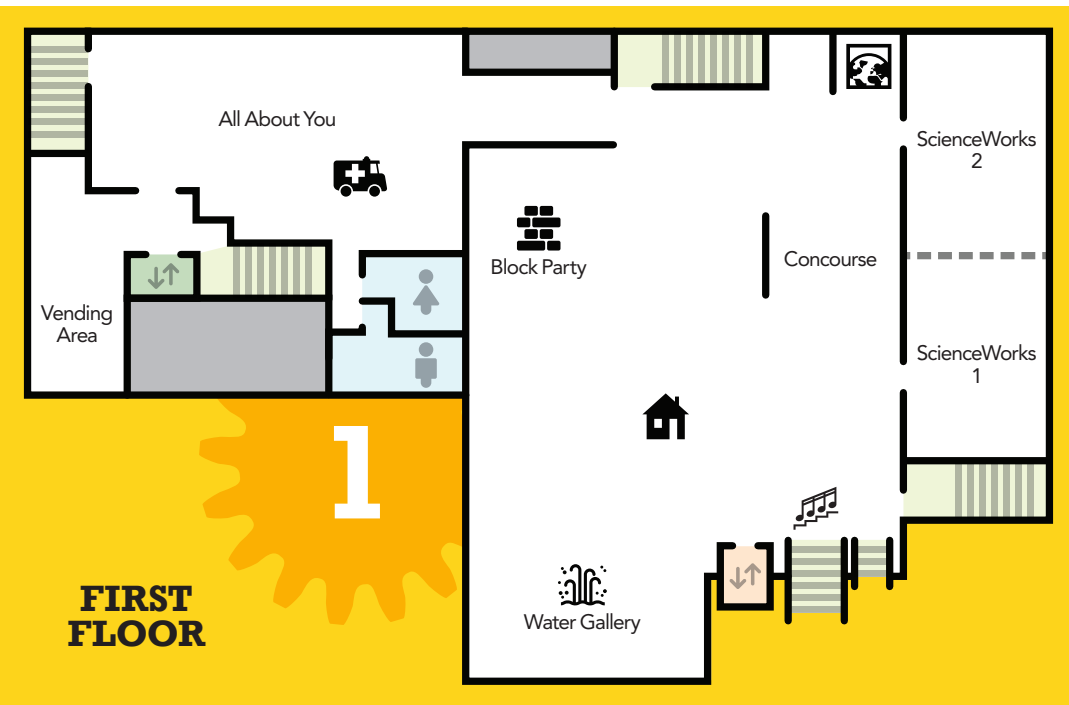

# MUSEUM MAP

## Legend

- |  |                   |  |                        |  |                        |
|--|-------------------|--|------------------------|--|------------------------|
|  | Family Restroom   |  | Non-public Areas       |  | Engineers On A Roll    |
|  | Women's Restroom  |  | Administrative Offices |  | Ambulance              |
|  | Men's Restroom    |  | ChromaKey              |  | Explore Your World     |
|  | Stairs            |  | Recollections          |  | Block Party            |
|  | Elevator A        |  | Stage                  |  | Building In A Building |
|  | Elevator B        |  | Blast Off              |  | H2Oh!                  |
|  | Coat Room/Lockers |  | Bubbles                |  | Musical Stairs         |