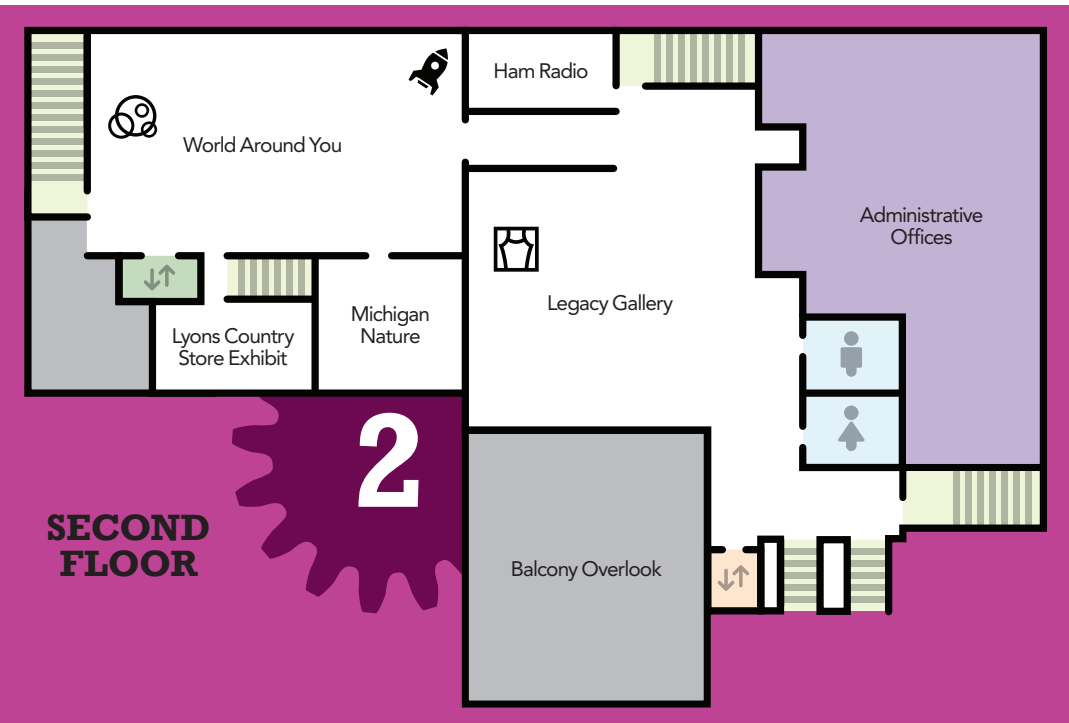

# MUSEUM MAP

## Legend

- |  |                   |  |                        |  |                        |
|--|-------------------|--|------------------------|--|------------------------|
|  | Family Restroom   |  | Non-public Areas       |  | Engineers On A Roll    |
|  | Women's Restroom  |  | Administrative Offices |  | Ambulance              |
|  | Men's Restroom    |  | ChromaKey              |  | Explore Your World     |
|  | Stairs            |  | Recollections          |  | Block Party            |
|  | Elevator A        |  | Stage                  |  | Building In A Building |
|  | Elevator B        |  | Blast Off              |  | H2Oh!                  |
|  | Coat Room/Lockers |  | Bubbles                |  | Musical Stairs         |